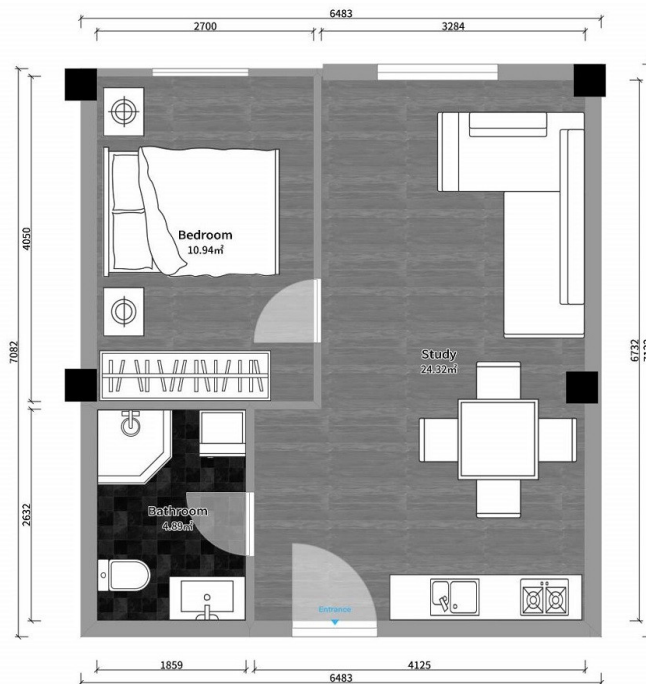

Apartment # 1

Total area: 39.64 m²
Balcony: 0 m²

Internal area: 39.64 m²