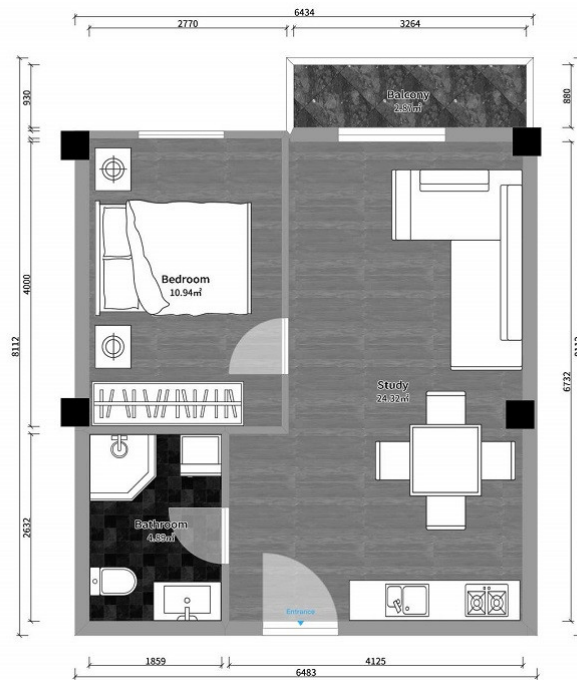

## Apartment # 13

**Total area: 43.31 m<sup>2</sup>**  
**Balcony: 3.62 m<sup>2</sup>**

**Internal area: 39.69 m<sup>2</sup>**