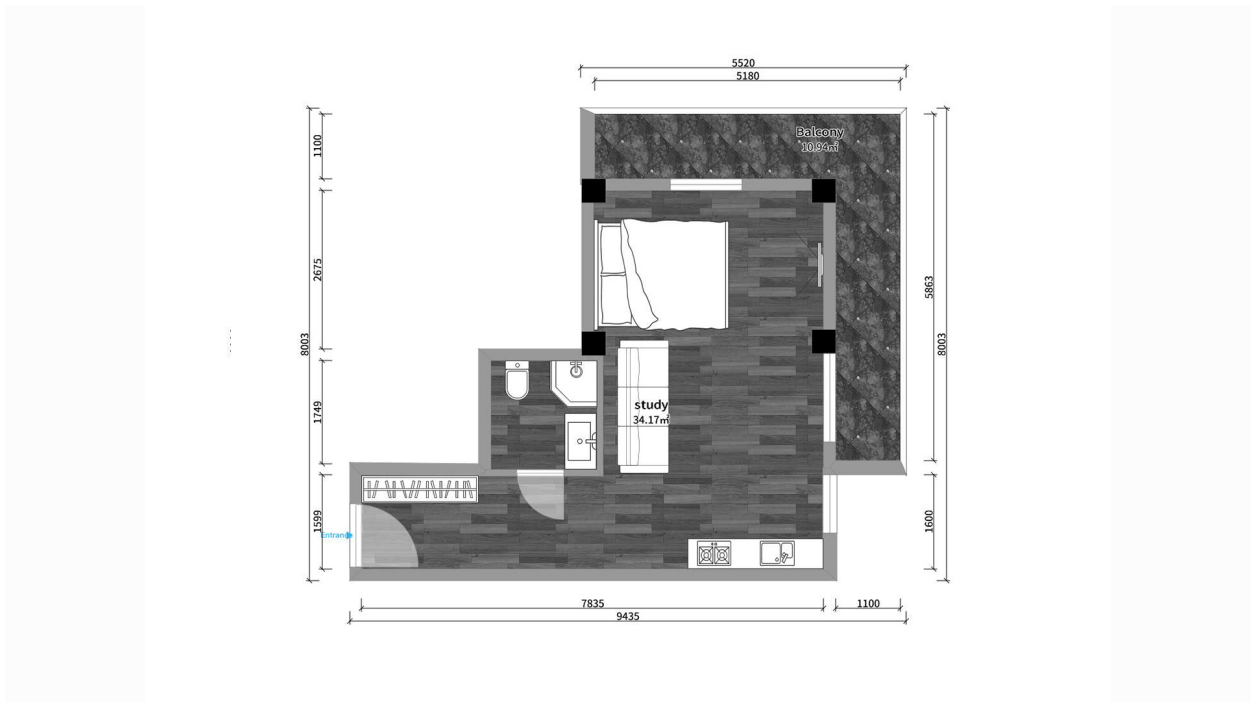

Apartment # 15

Total area: 43.94 m²
Balcony: 10.78 m²

Internal area: 33.16 m²