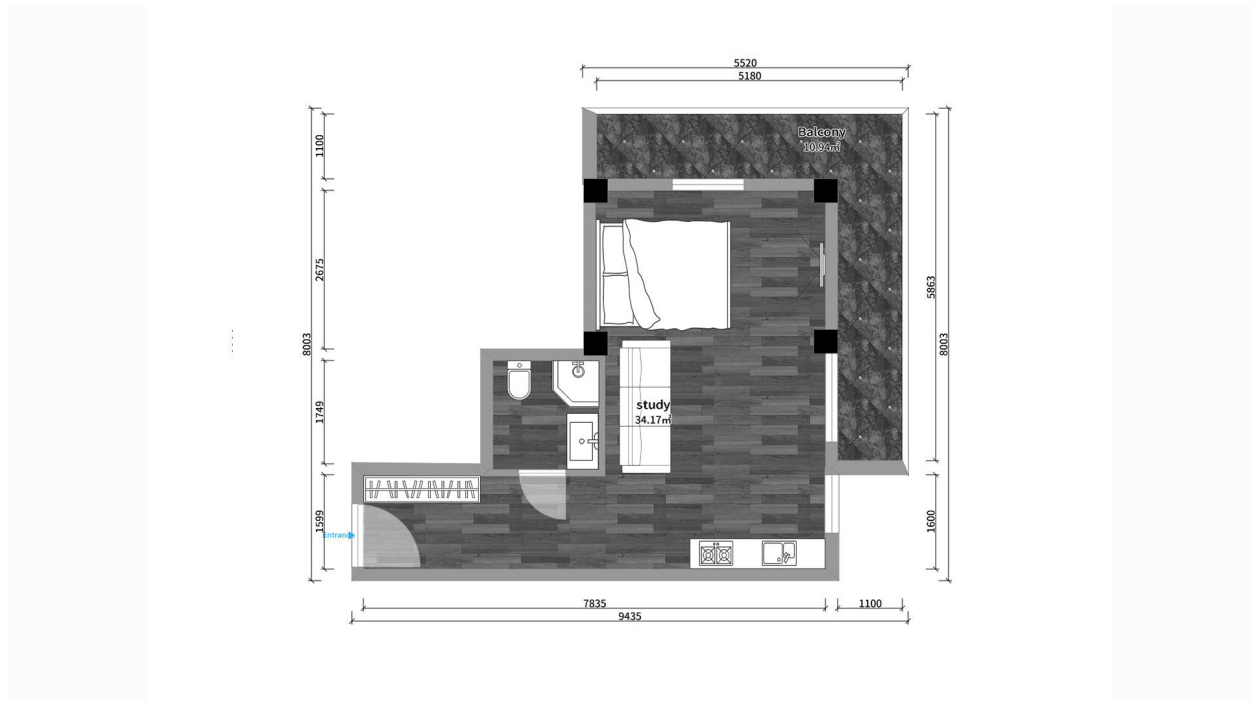

## Apartment # 15

**Total area: 43.94 m<sup>2</sup>**  
**Balcony: 10.78 m<sup>2</sup>**

**Internal area: 33.16 m<sup>2</sup>**