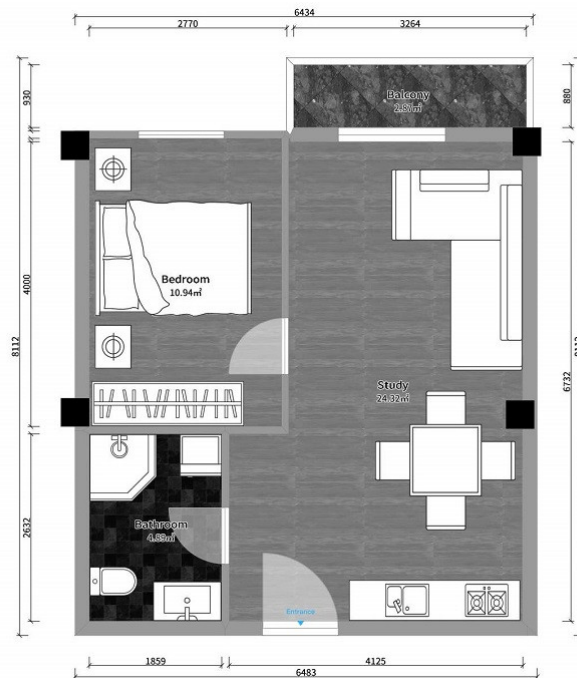

## Apartment # 24

**Total area: 43.72 m<sup>2</sup>**  
**Balcony: 3.52 m<sup>2</sup>**

**Internal area: 40.2 m<sup>2</sup>**