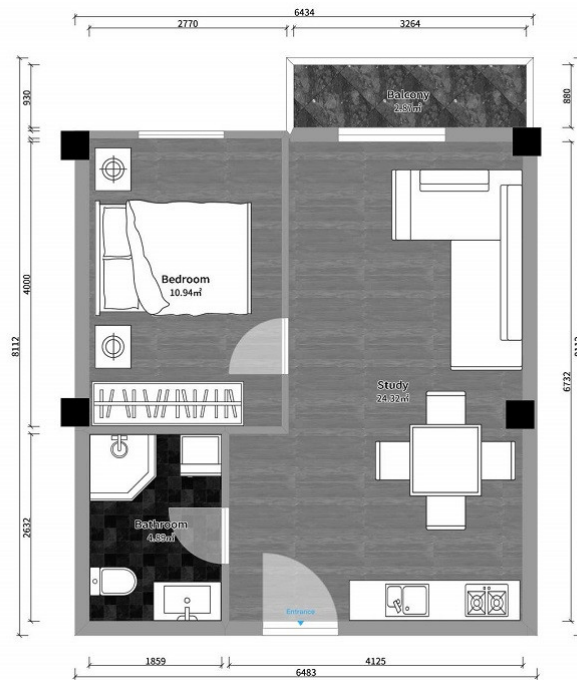

Apartment # 26

Total area: 43.24 m²
Balcony: 3.63 m²

Internal area: 39.61 m²