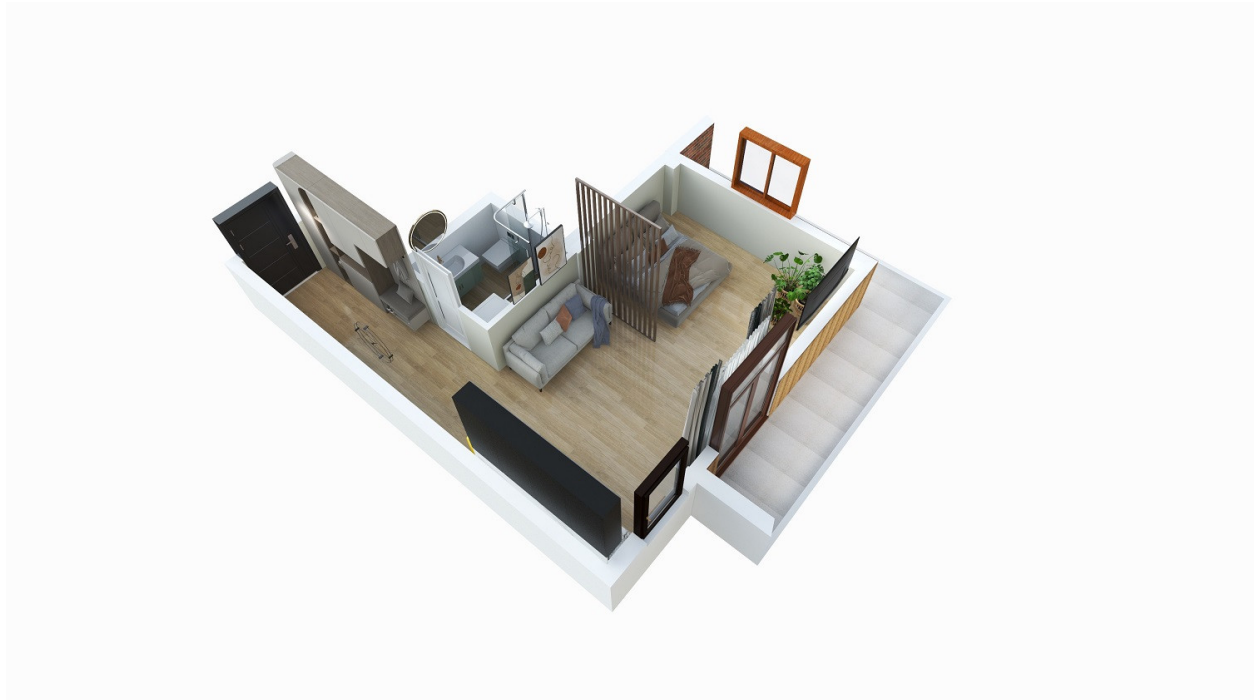

Apartment # 28

Total area: 44.35 m²
Balcony: 10.7 m²

Internal area: 33.65 m²