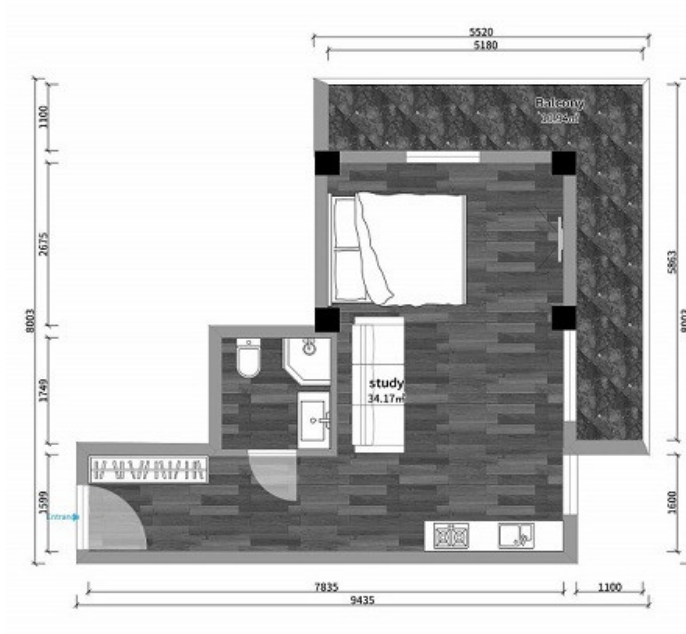

Apartment # 28

Total area: 44.35 m²
Balcony: 10.7 m²

Internal area: 33.65 m²