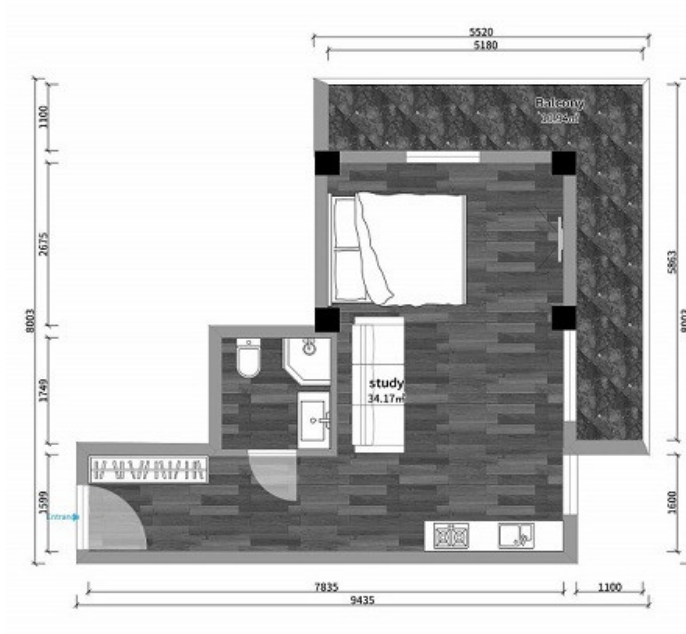

Apartment # 29

Total area: 44.37 m²
Balcony: 10.7 m²

Internal area: 33.67 m²