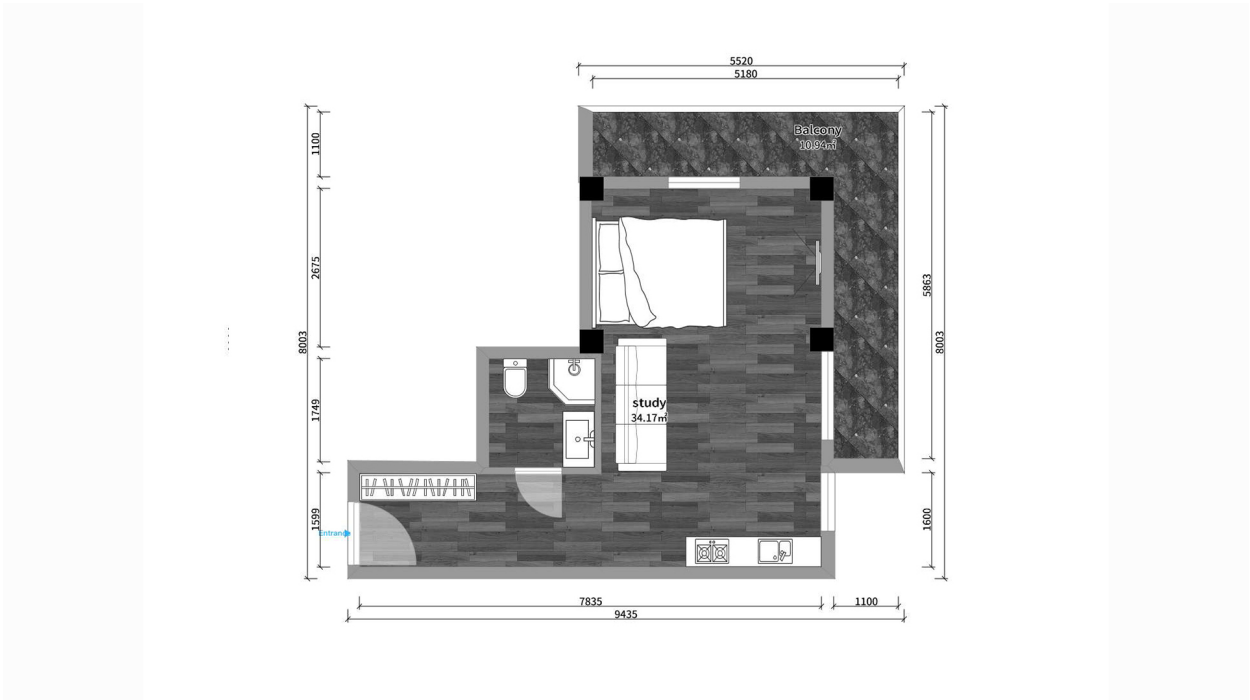

Apartment # 16

Total area: 43.96 m²
Balcony: 10.79 m²

Internal area: 33.17 m²