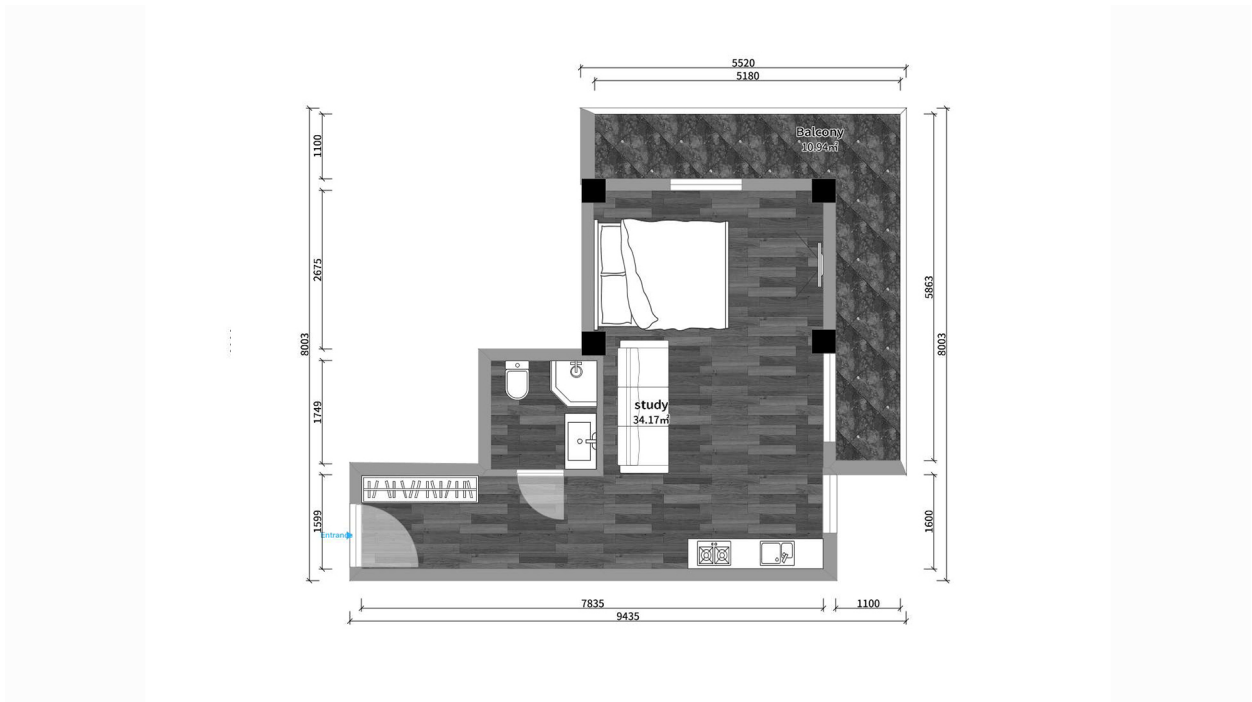

## Apartment # 22

**Total area: 44.05 m<sup>2</sup>**  
**Balcony: 10.83 m<sup>2</sup>**

**Internal area: 33.22 m<sup>2</sup>**