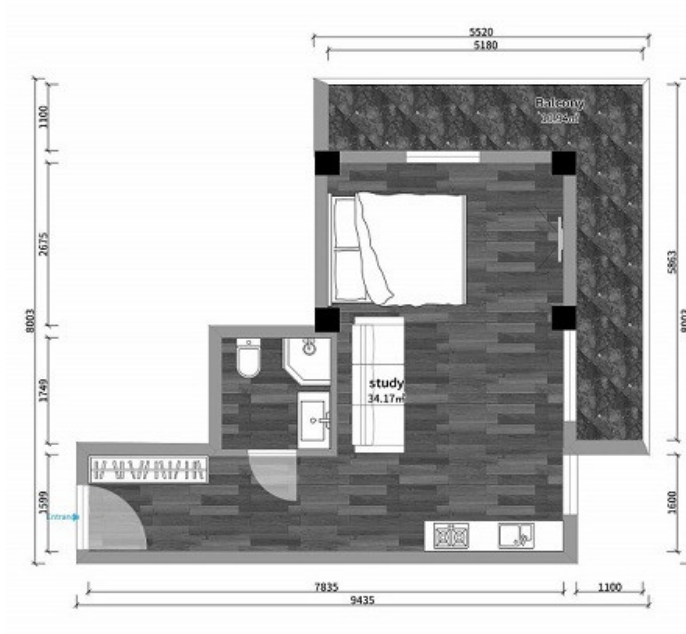

Apartment # 44

Total area: 44.35 m²
Balcony: 10.7 m²

Internal area: 33.65 m²