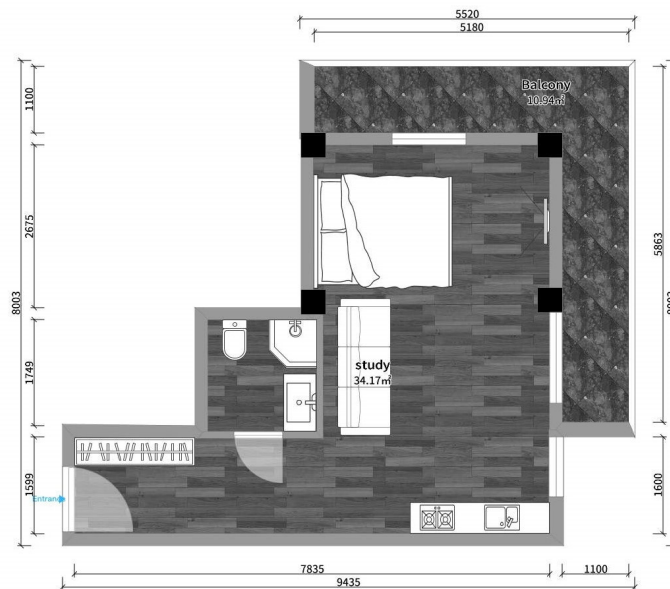

Apartment # 45

Total area: 44.37 m²
Balcony: 10.7 m²

Internal area: 33.67 m²