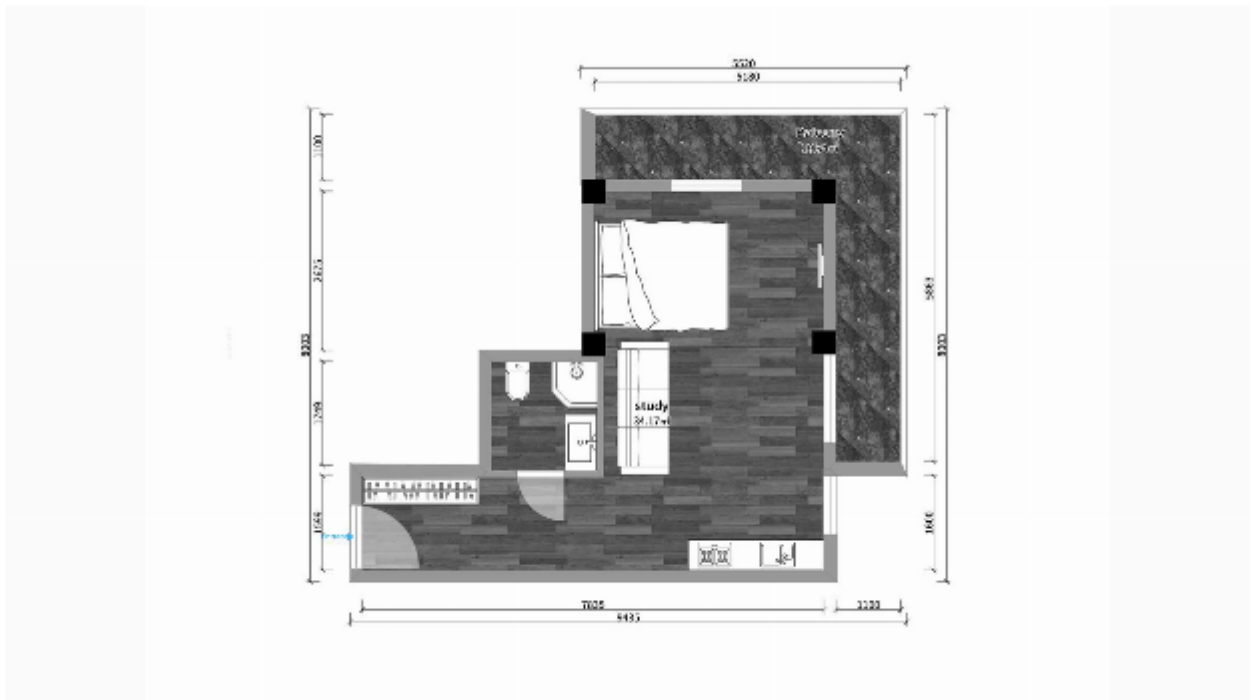

Apartment # 23

Total area: 44 m²
Balcony: 10.83 m²

Internal area: 33.17 m²