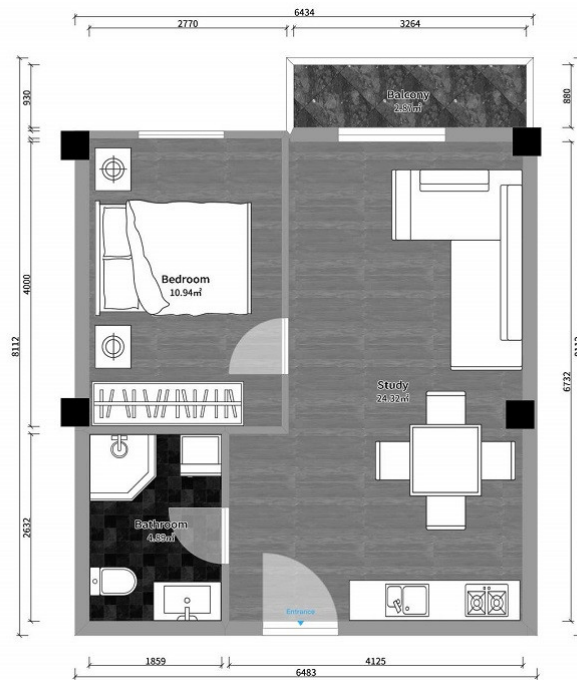

Apartment # 55

Total area: 43.29 m²
Balcony: 3.63 m²

Internal area: 39.66 m²