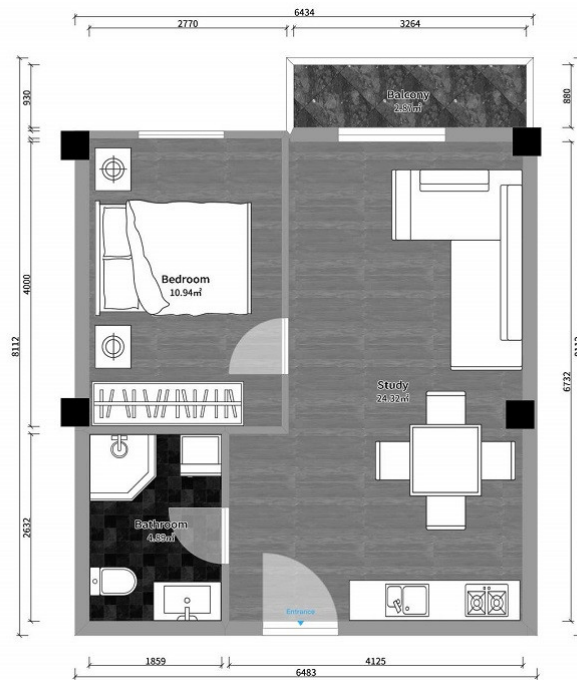

## Apartment # 56

**Total area: 43.72 m<sup>2</sup>**  
**Balcony: 3.52 m<sup>2</sup>**

**Internal area: 40.2 m<sup>2</sup>**