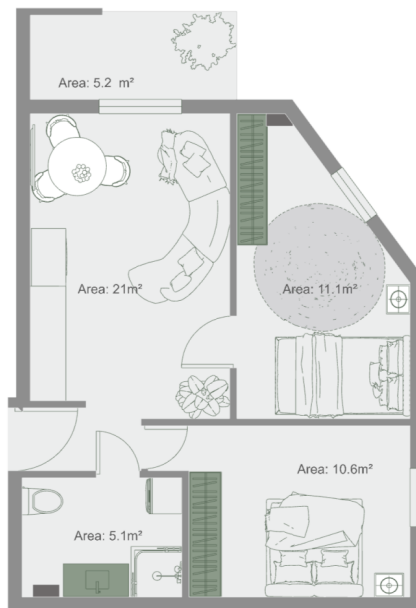

Apartment # 1

Total area: 53.8 m²
Balcony: 5.2 m²

Internal area: 48.6 m²