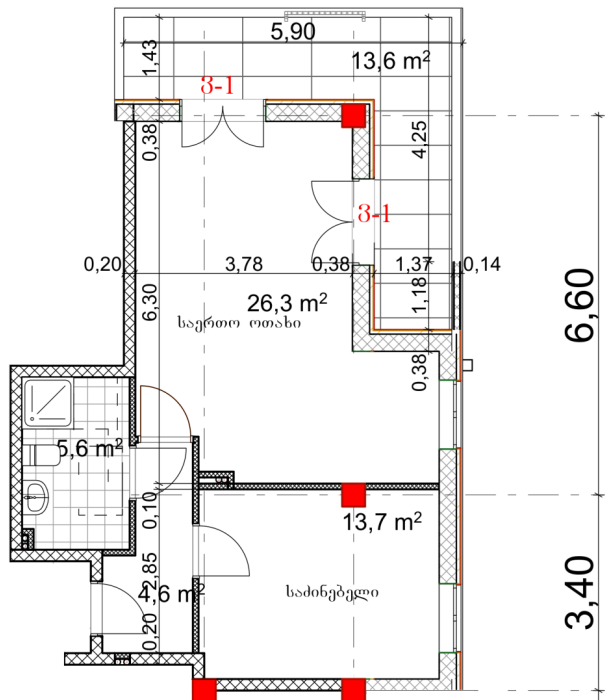

Apartment # 2

Total area: 64.8 m²

Balcony: 13.6 m²

Internal area: 51.2 m²