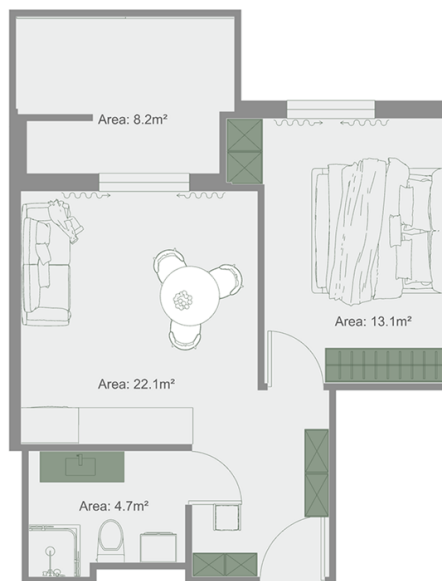

## Apartment # 3

**Total area: 49 m<sup>2</sup>**  
**Balcony: 8.2 m<sup>2</sup>**

**Internal area: 40.8 m<sup>2</sup>**