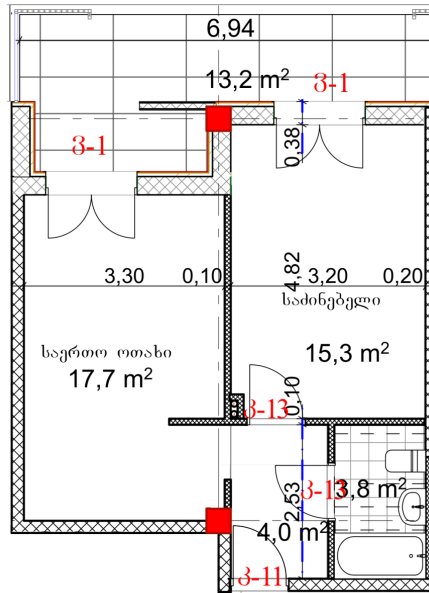

Apartment # 4

Total area: 55.2 m²
Balcony: 13.2 m²

Internal area: 42 m²