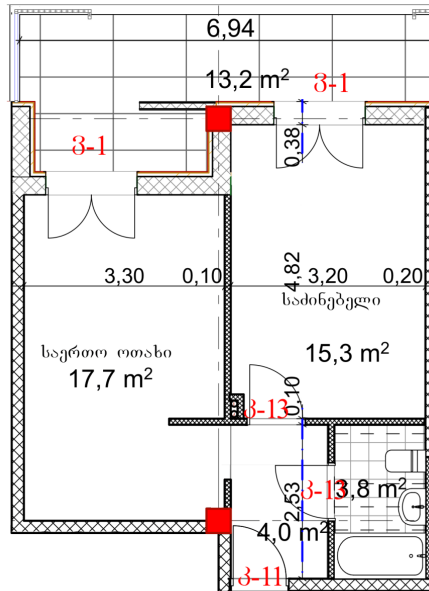

Apartment # 4

Total area: 55.2 m²
Balcony: 13.2 m²

Internal area: 42 m²