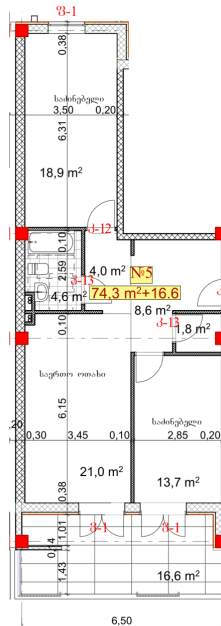

## Apartment # 5

**Total area: 90.9 m<sup>2</sup>**  
**Balcony: 16.6 m<sup>2</sup>**

**Internal area: 74.3 m<sup>2</sup>**