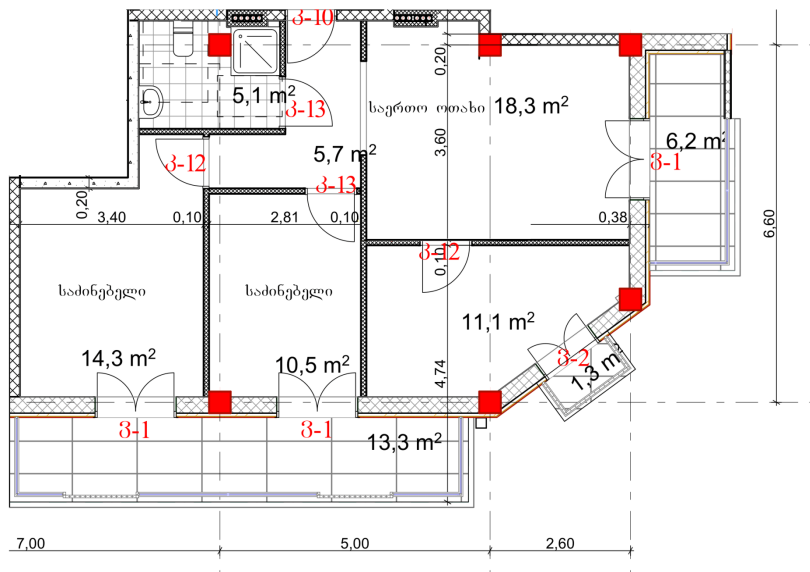

## Apartment # 6

**Total area: 88.1 m<sup>2</sup>**

**Internal area: 67.3 m<sup>2</sup>**

**Balcony: 13.3, 1.3, 6.2 m<sup>2</sup>**