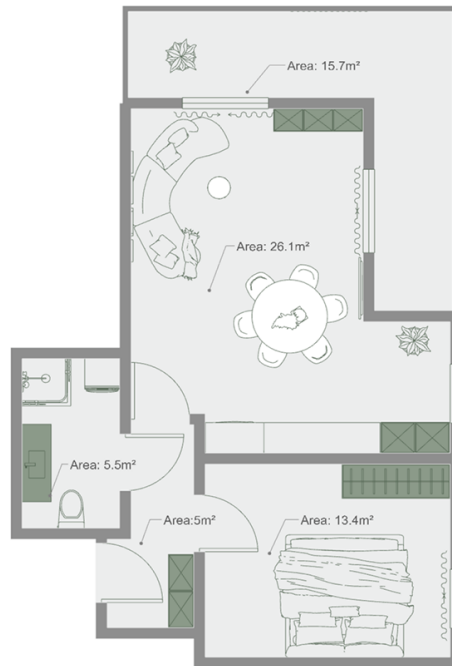

## Apartment # 7

**Total area: 69.3 m<sup>2</sup>**

**Internal area: 51 m<sup>2</sup>**

**Balcony: 15.7, 1.3, 1.3 m<sup>2</sup>**