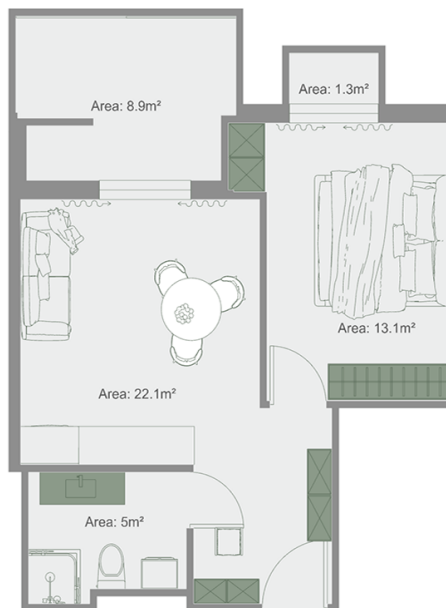

Apartment # 8

Total area: 51 m²
Balcony: 8.9, 1.3 m²

Internal area: 40.8 m²