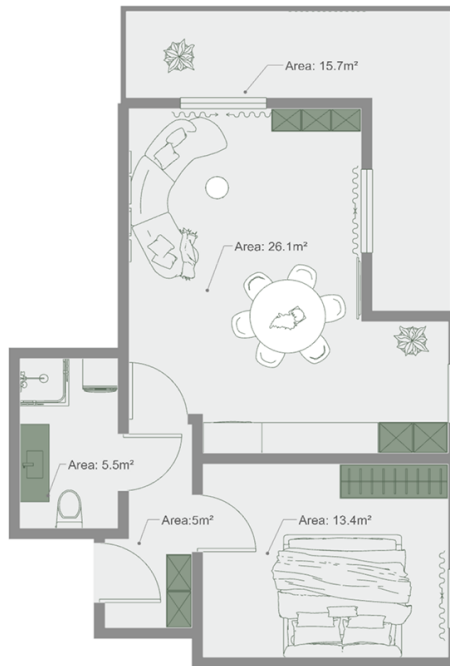

Apartment # 12

Total area: 69.3 m²

Internal area: 51 m²

Balcony: 15.7, 1.3, 1.3 m²