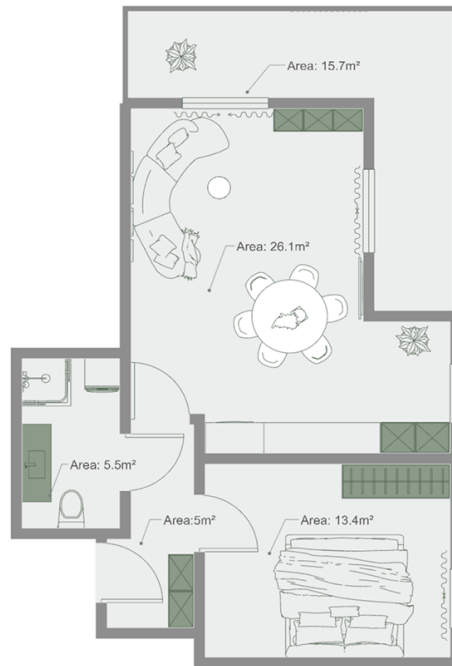

Apartment # 12

Total area: 69.3 m²

Internal area: 51 m²

Balcony: 15.7, 1.3, 1.3 m²