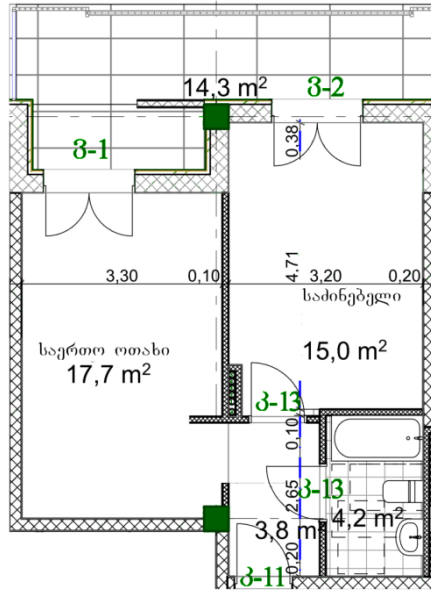

Apartment # 14

Total area: 56.1 m²
Balcony: 14.3 m²

Internal area: 41.8 m²