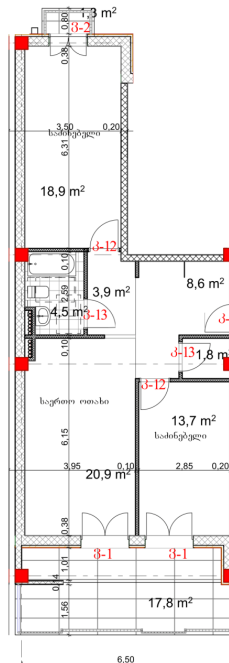

Apartment # 15

Total area: 93.2 m²
Balcony: 17.8, 1.3 m²

Internal area: 74.1 m²