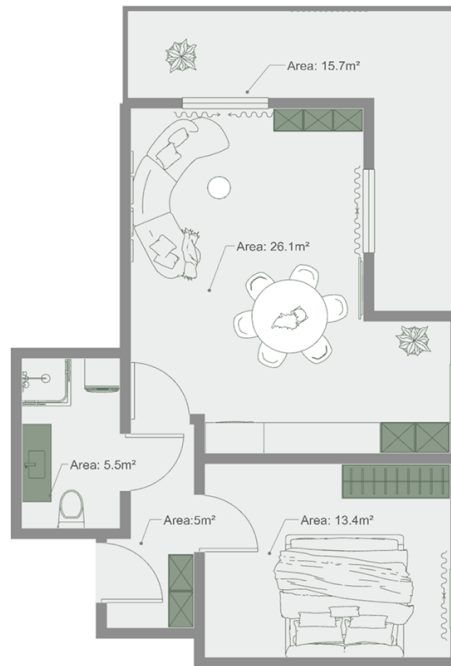

Apartment # 17

Total area: 69.3 m²

Internal area: 51 m²

Balcony: 15.7, 1.3, 1.3 m²