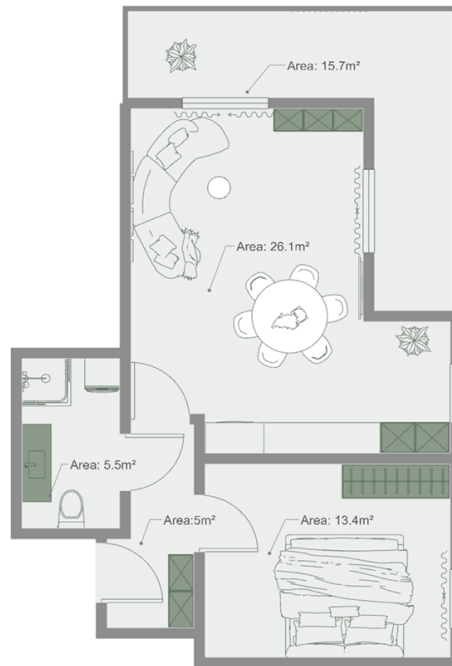

Apartment # 17

Total area: 69.3 m²

Internal area: 51 m²

Balcony: 15.7, 1.3, 1.3 m²