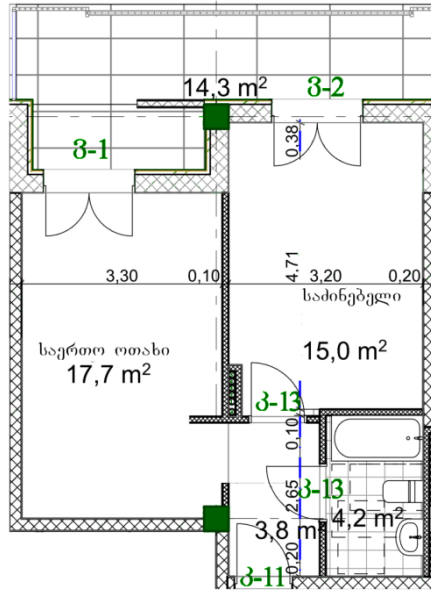

## Apartment # 19

**Total area: 56.1 m<sup>2</sup>**  
**Balcony: 14.3 m<sup>2</sup>**

**Internal area: 41.8 m<sup>2</sup>**