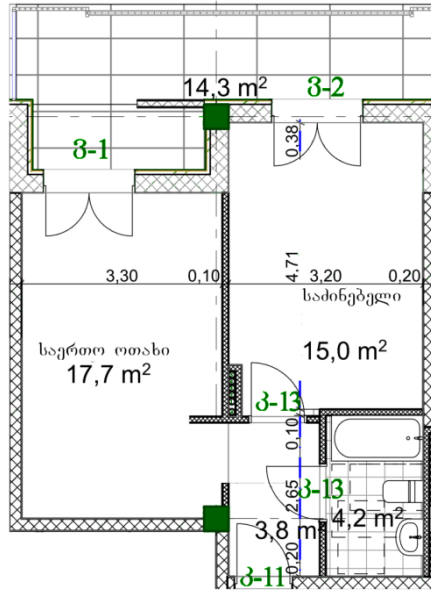

Apartment # 19

Total area: 56.1 m²
Balcony: 14.3 m²

Internal area: 41.8 m²