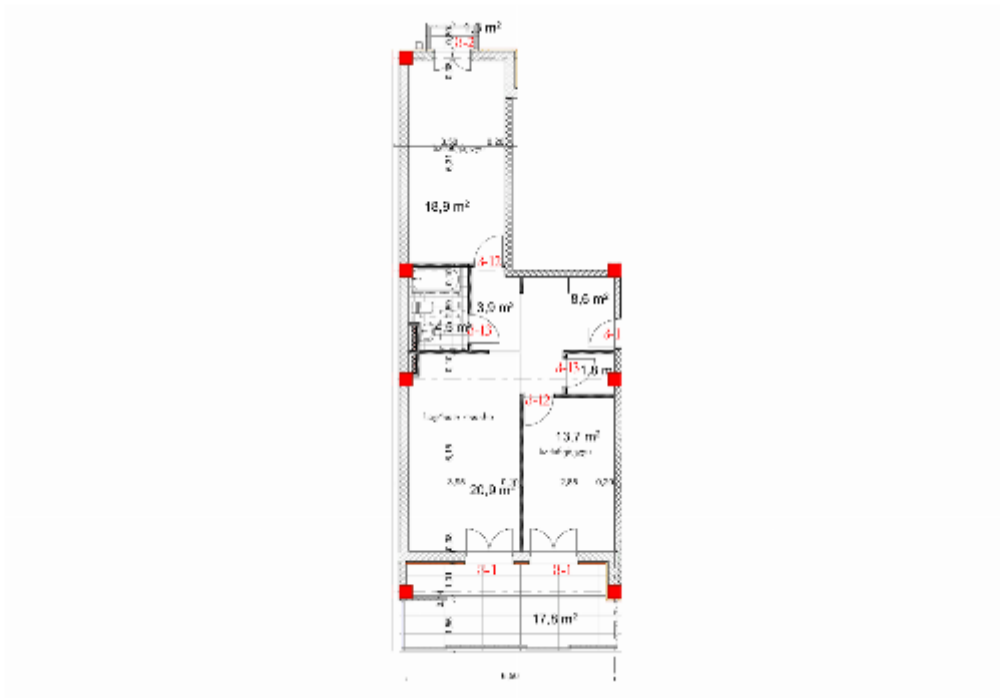

Apartment # 20

Total area: 93.2 m²
Balcony: 17.8, 1.3 m²

Internal area: 74.1 m²