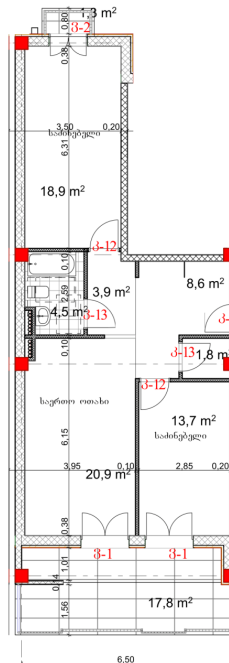

Apartment # 20

Total area: 93.2 m²
Balcony: 17.8, 1.3 m²

Internal area: 74.1 m²