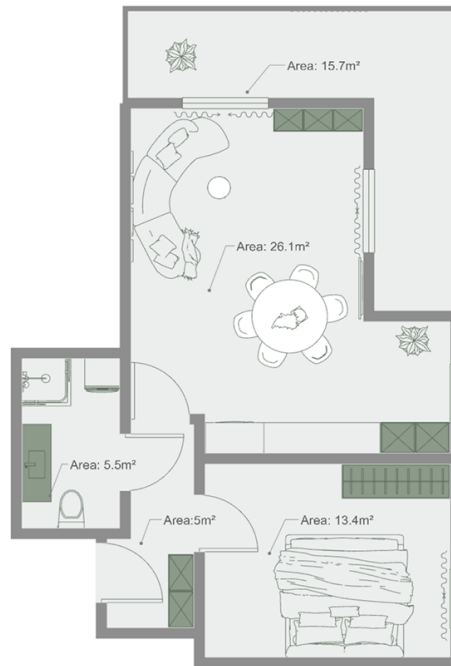

Apartment # 22

Total area: 69.3 m²

Internal area: 51 m²

Balcony: 15.7, 1.3, 1.3 m²