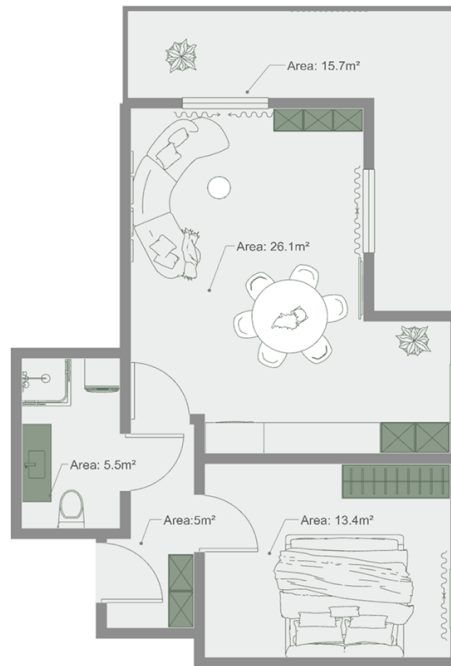

## Apartment # 22

**Total area: 69.3 m<sup>2</sup>**

**Internal area: 51 m<sup>2</sup>**

**Balcony: 15.7, 1.3, 1.3 m<sup>2</sup>**