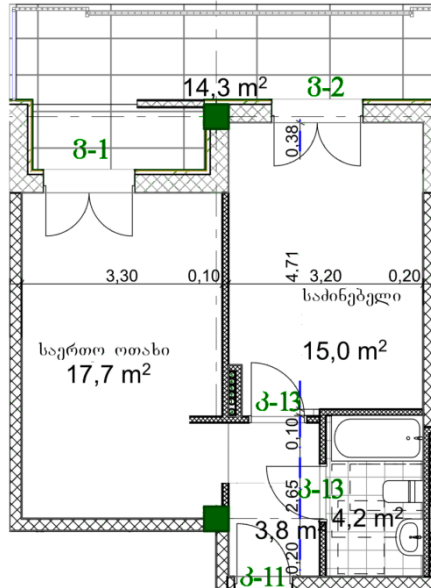

## Apartment # 24

**Total area: 56.1 m<sup>2</sup>**  
**Balcony: 14.3 m<sup>2</sup>**

**Internal area: 41.8 m<sup>2</sup>**