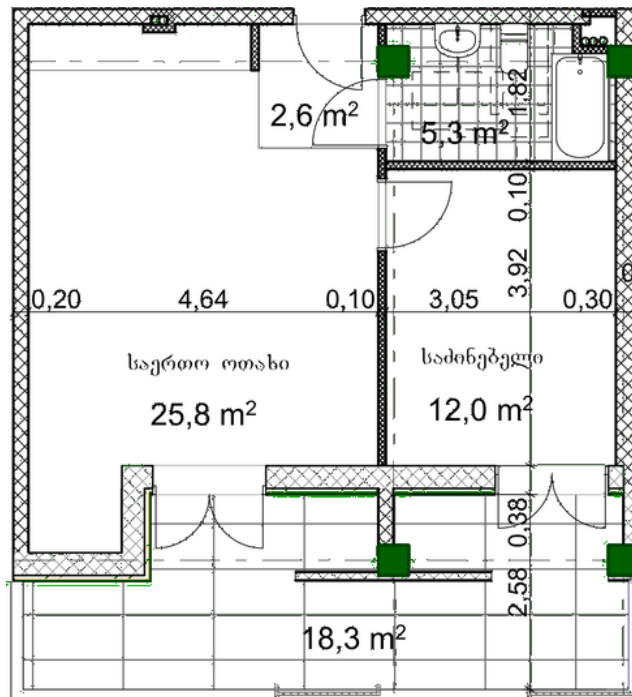

Apartment # 1

Total area: 63 m²
Balcony: 16.4 m²

Internal area: 46.6 m²