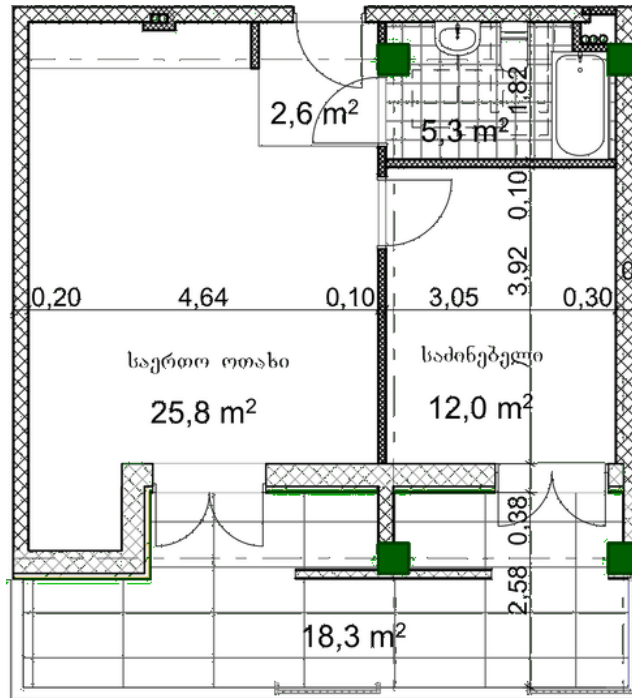

Apartment # 1

Total area: 63 m²
Balcony: 16.4 m²

Internal area: 46.6 m²