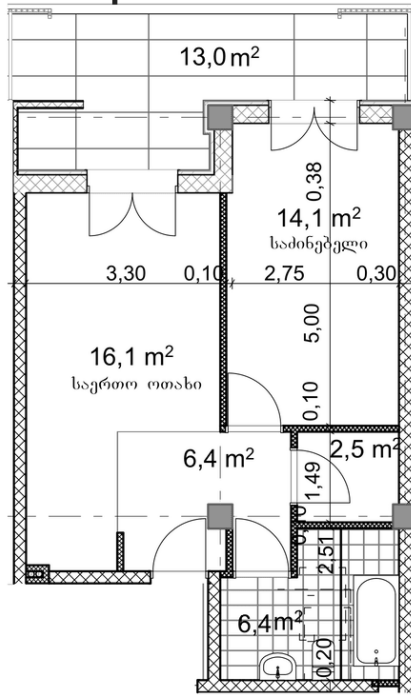

Arqturi Lisi | Tbilisi

Apartment

Total area: 59.8 m²
Balcony: 13 m²

Internal area: 46.8 m²