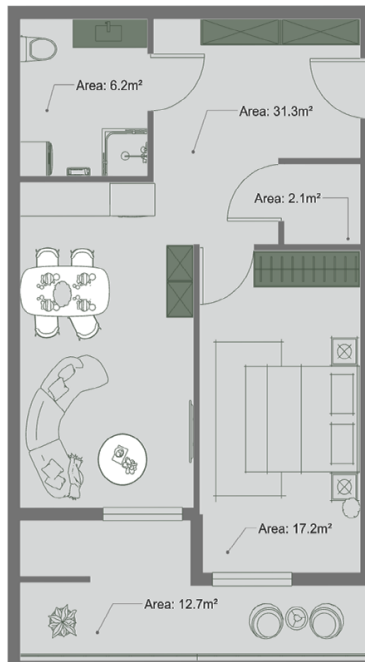

## Apartment # 4

**Total area: 71.5 m<sup>2</sup>**  
**Balcony: 12.7 m<sup>2</sup>**

**Internal area: 58 m<sup>2</sup>**