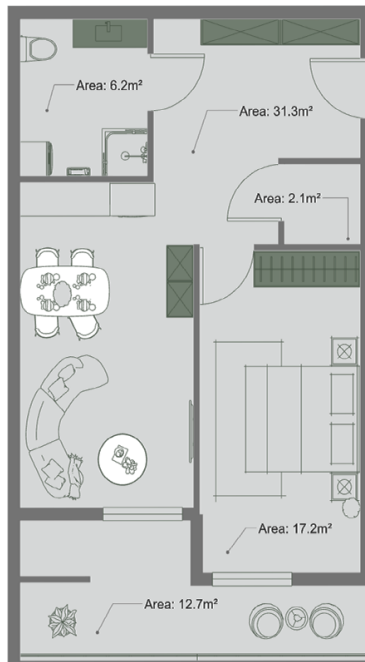

Apartment # 4

Total area: 71.5 m²
Balcony: 12.7 m²

Internal area: 58 m²