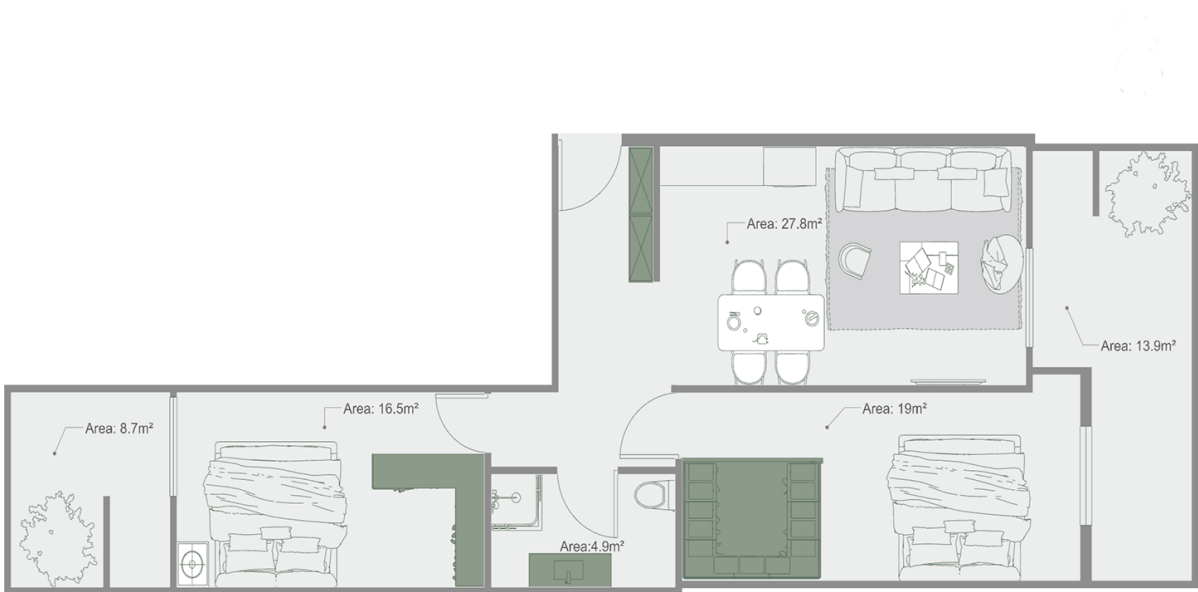

Apartment # 6

Total area: 92.4 m²
Balcony: 13.9, 8.7 m²

Internal area: 69.8 m²