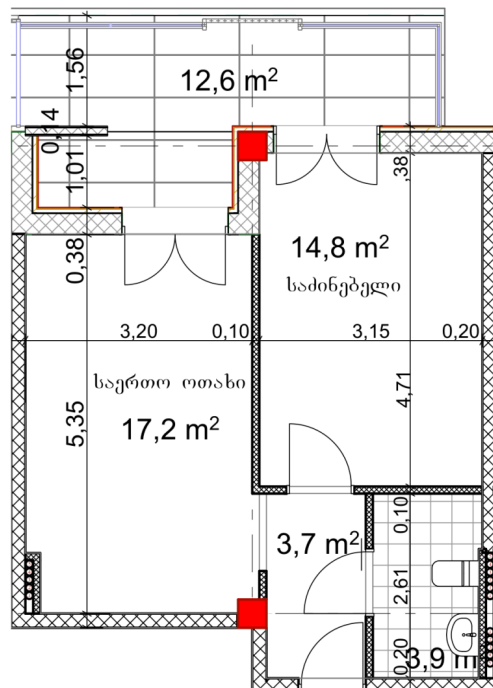

Apartment # 8

Total area: 53.2 m²
Balcony: 12.6 m²

Internal area: 40.6 m²