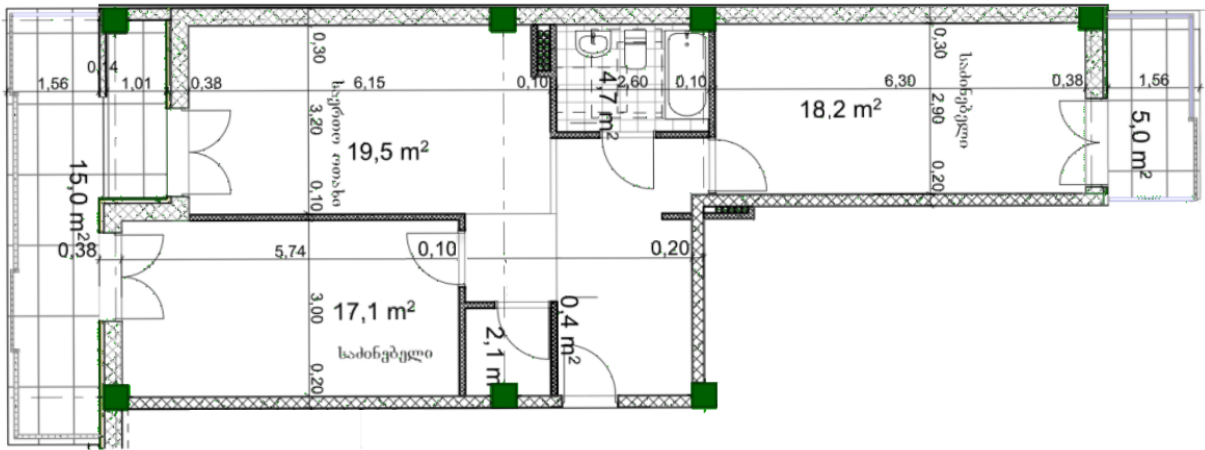

Apartment # 9

Total area: 96.2 m²
Balcony: 5,15 m²

Internal area: 76.2 m²