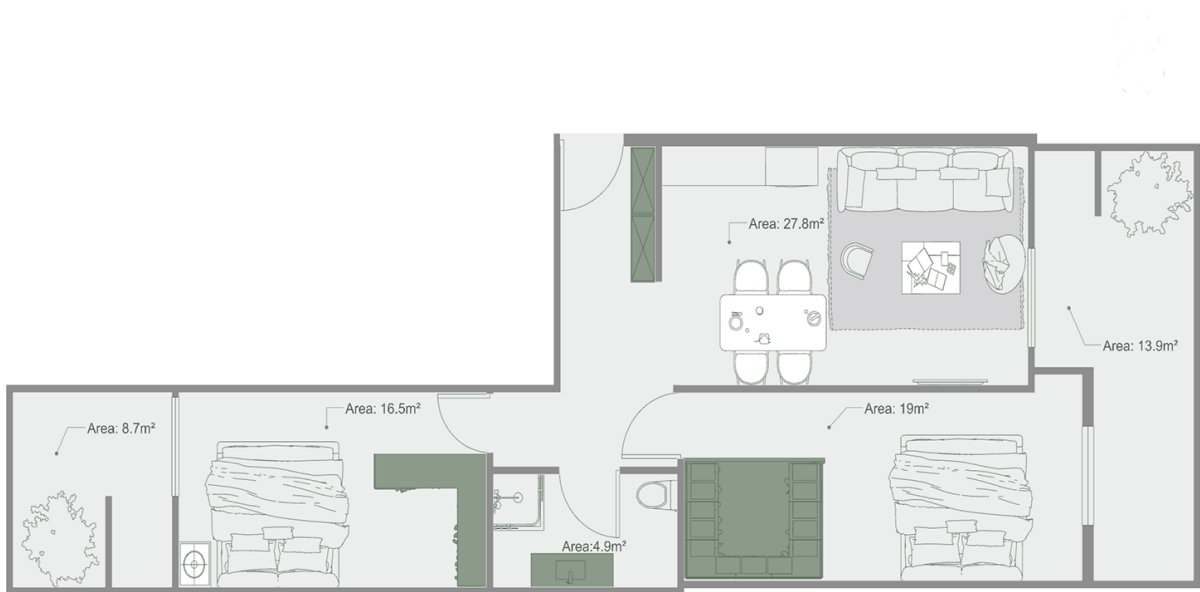

Apartment # 11

Total area: 92.4 m²
Balcony: 13.9, 8.7 m²

Internal area: 69.8 m²