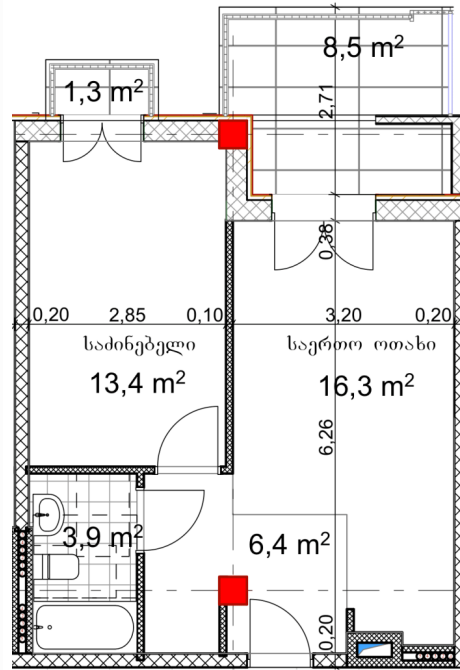

Arqhuri Lisi | Tbilisi

Apartm

Total area: 50.9 m²
Balcony: 1.3, 8.5 m²

Internal area: 41.1 m²