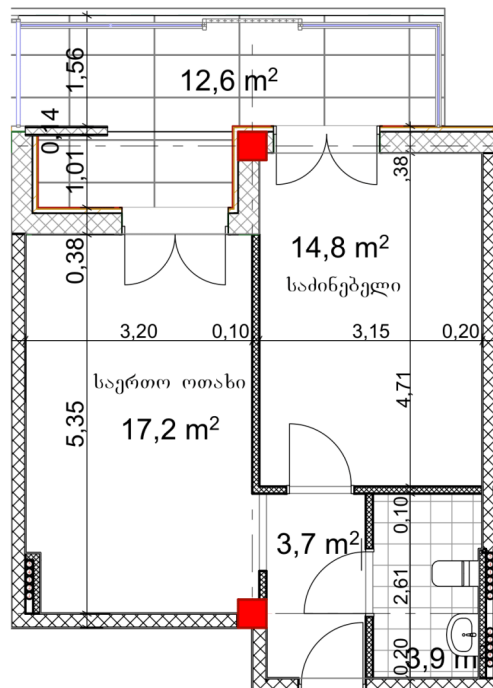

Apartment # 13

Total area: 53.2 m²

Balcony: 12.6 m²

Internal area: 40.6 m²