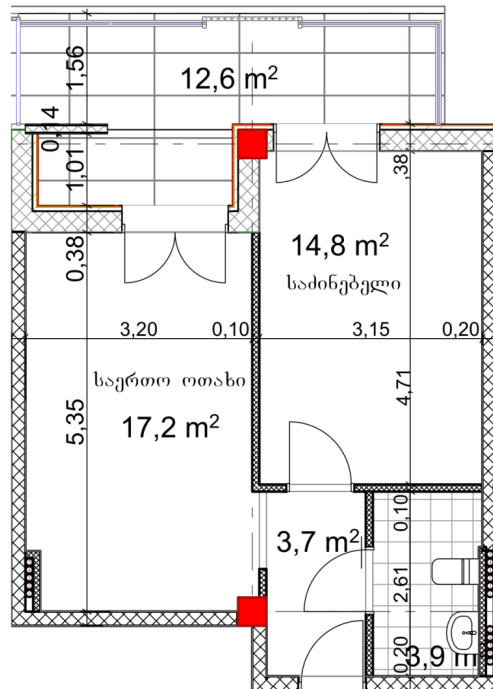

Apartment # 13

Total area: 53.2 m²
Balcony: 12.6 m²

Internal area: 40.6 m²