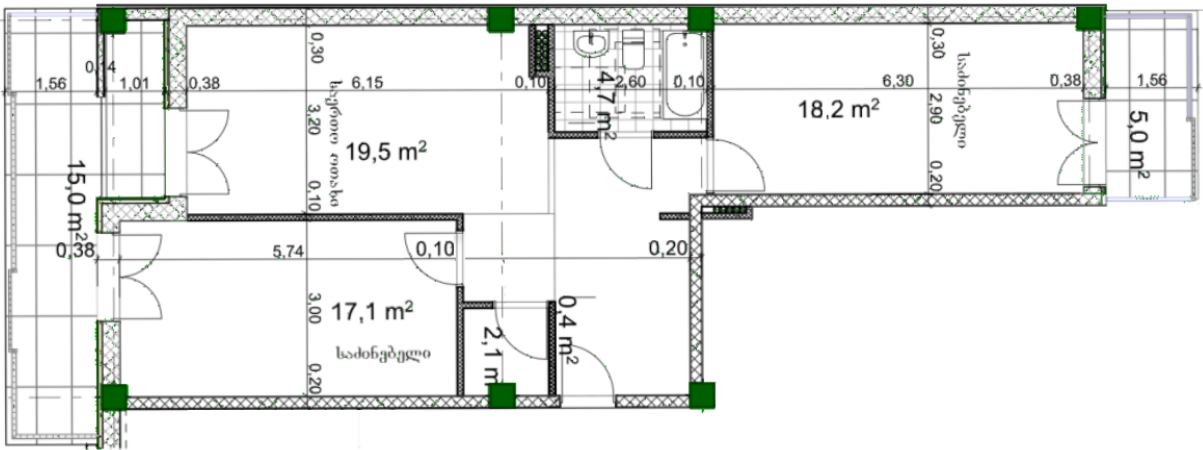

## Apartment # 14

**Total area: 96.2 m<sup>2</sup>**  
**Balcony: 5,15 m<sup>2</sup>**

**Internal area: 76.2 m<sup>2</sup>**