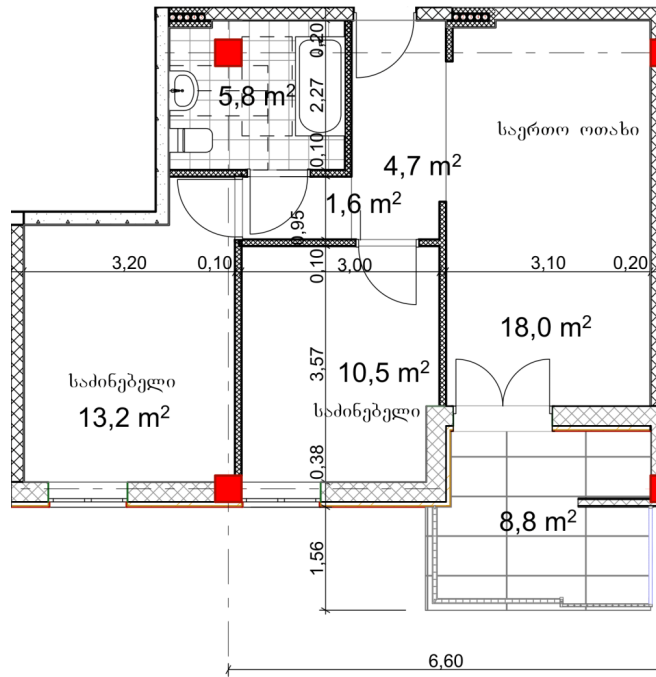

Apartment # 15

Total area: 64.2 m²

Internal area: 55.4 m²

Balcony: 8.8 m²