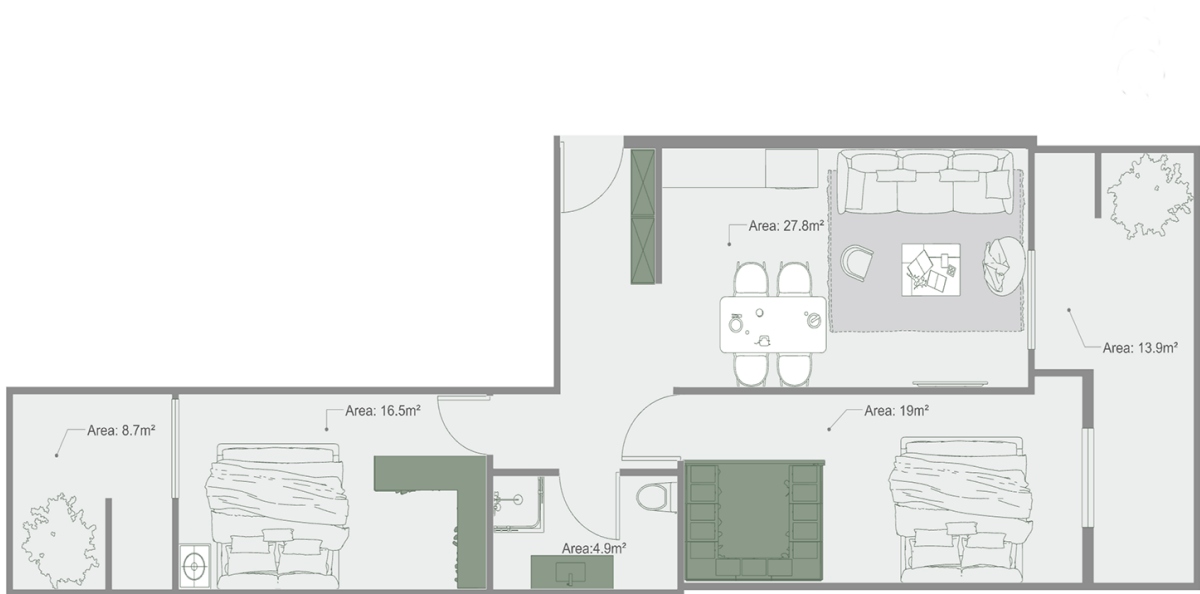

Apartment # 16

Total area: 92.4 m²
Balcony: 13.9, 8.7 m²

Internal area: 69.8 m²