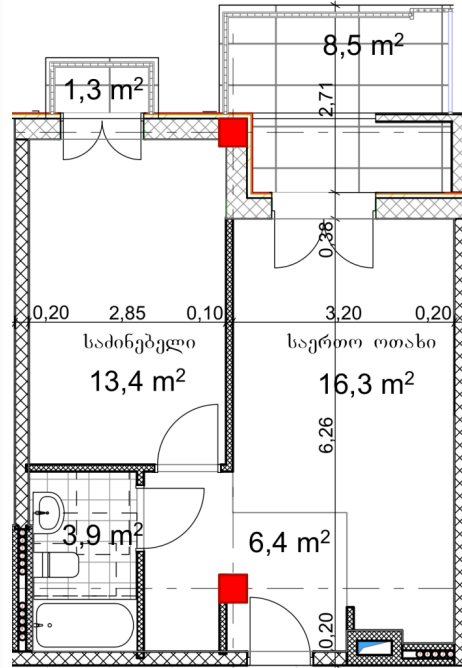

Apartm

Total area: 50.9 m²
Balcony: 1.3, 8.5 m²

Internal area: 41.1 m²