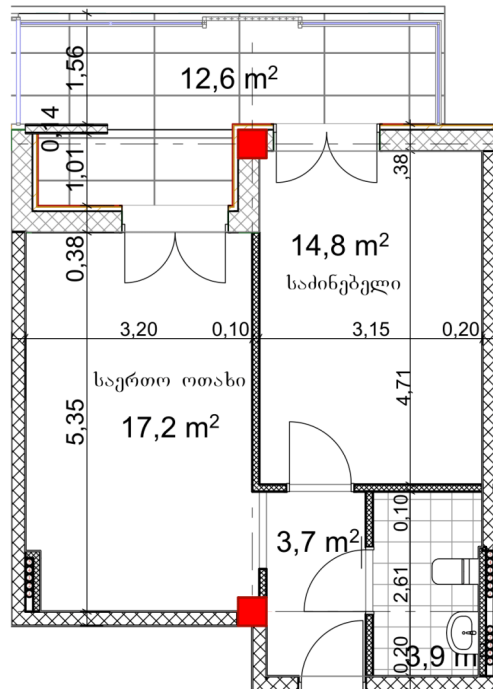

## Apartment # 18

**Total area: 53.2 m<sup>2</sup>**  
**Balcony: 12.6 m<sup>2</sup>**

**Internal area: 40.6 m<sup>2</sup>**