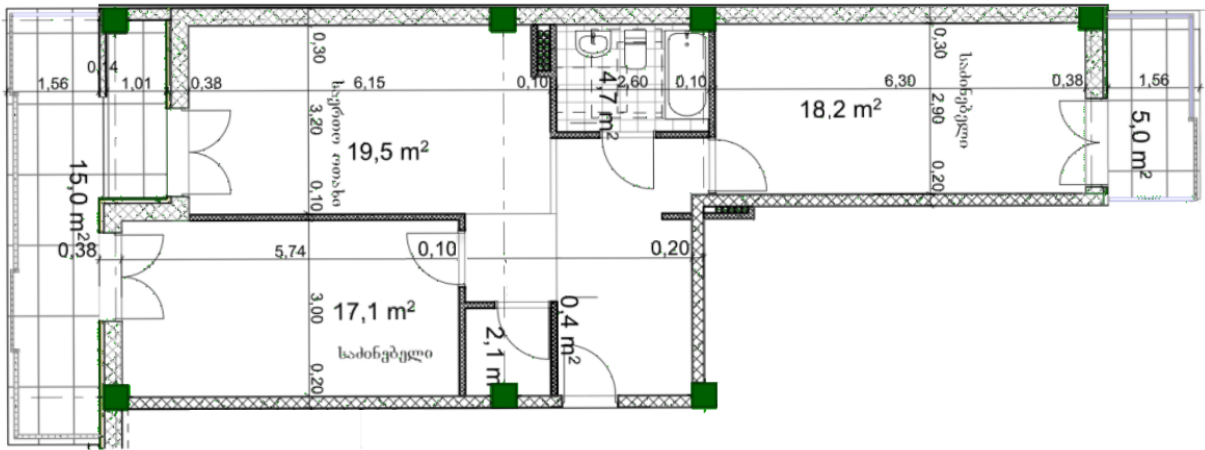

## Apartment # 19

**Total area: 96.2 m<sup>2</sup>**  
**Balcony: 5,15 m<sup>2</sup>**

**Internal area: 76.2 m<sup>2</sup>**