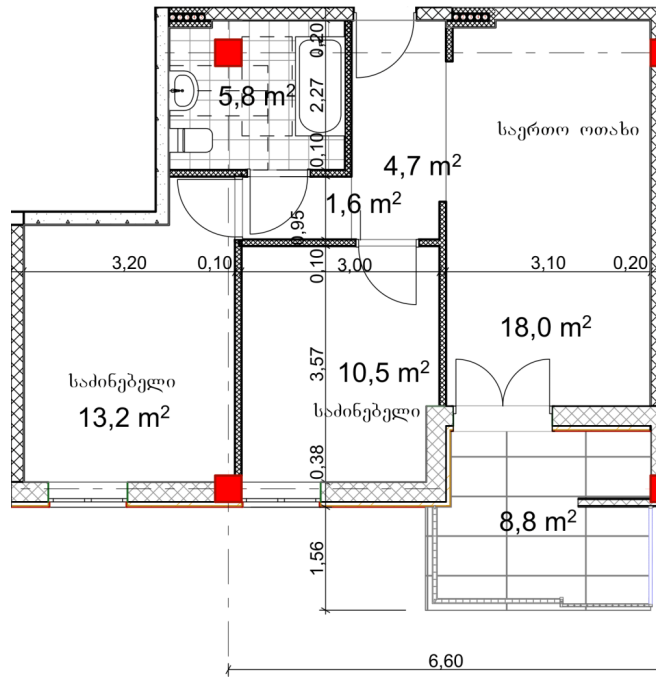

Apartment # 20

Total area: 64.2 m²

Internal area: 55.4 m²

Balcony: 8.8 m²