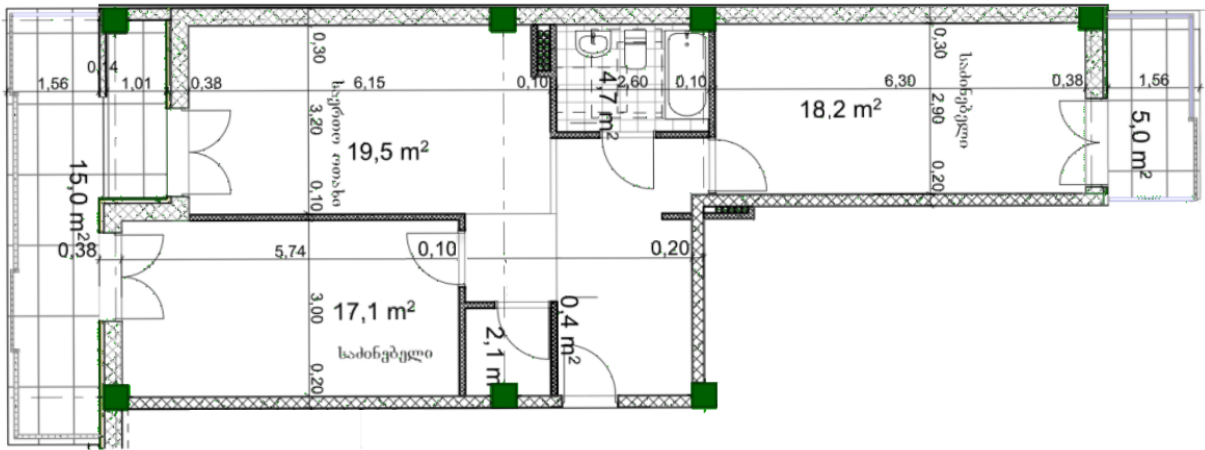

## Apartment # 24

**Total area: 96.2 m<sup>2</sup>**  
**Balcony: 5,15 m<sup>2</sup>**

**Internal area: 76.2 m<sup>2</sup>**