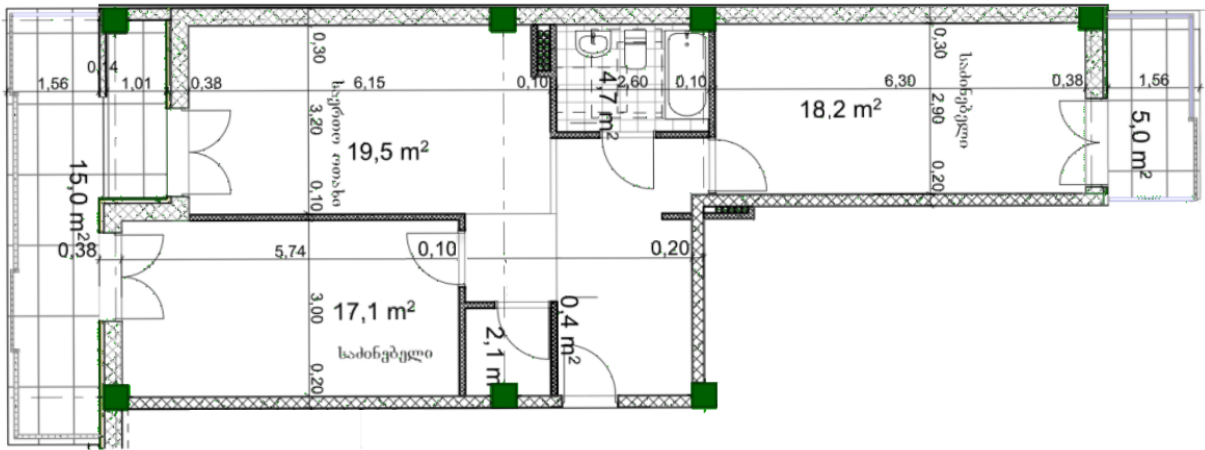

Apartment # 24

Total area: 96.2 m²
Balcony: 5,15 m²

Internal area: 76.2 m²