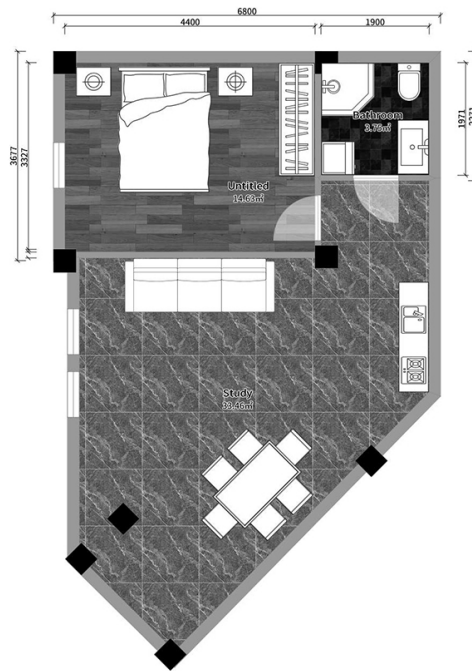

Apartment # 2

Total area: 51.5 m²
Balcony: 0 m²

Internal area: 51.5 m²