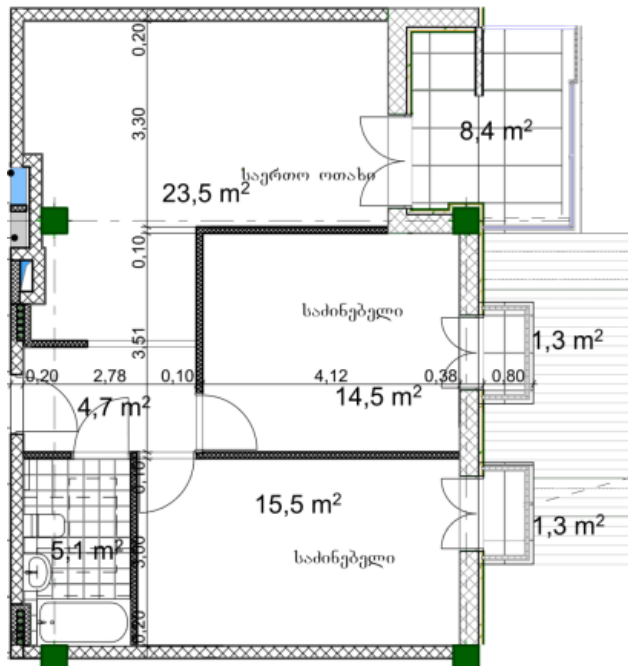

Apartment # 1

Total area: 76.1 m²

Internal area: 65.1 m²

Balcony: 8.4, 1.3, 1.3 m²