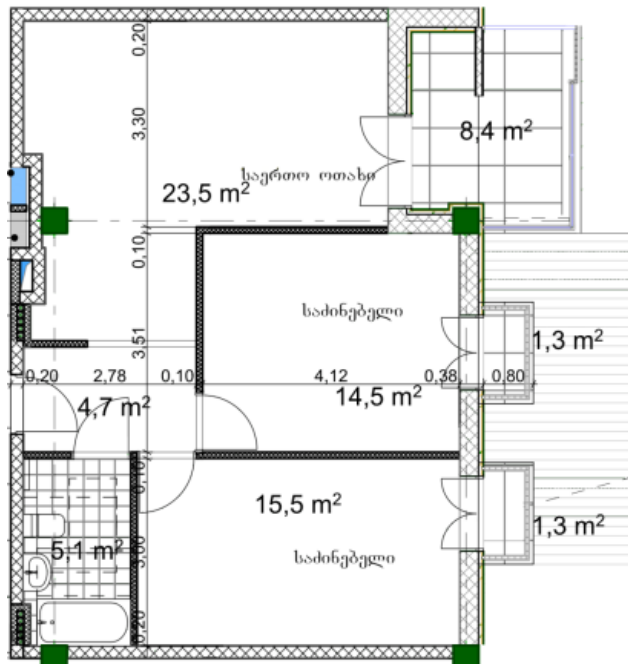

## Apartment # 1

**Total area: 76.1 m<sup>2</sup>**

**Internal area: 65.1 m<sup>2</sup>**

**Balcony: 8.4, 1.3, 1.3 m<sup>2</sup>**