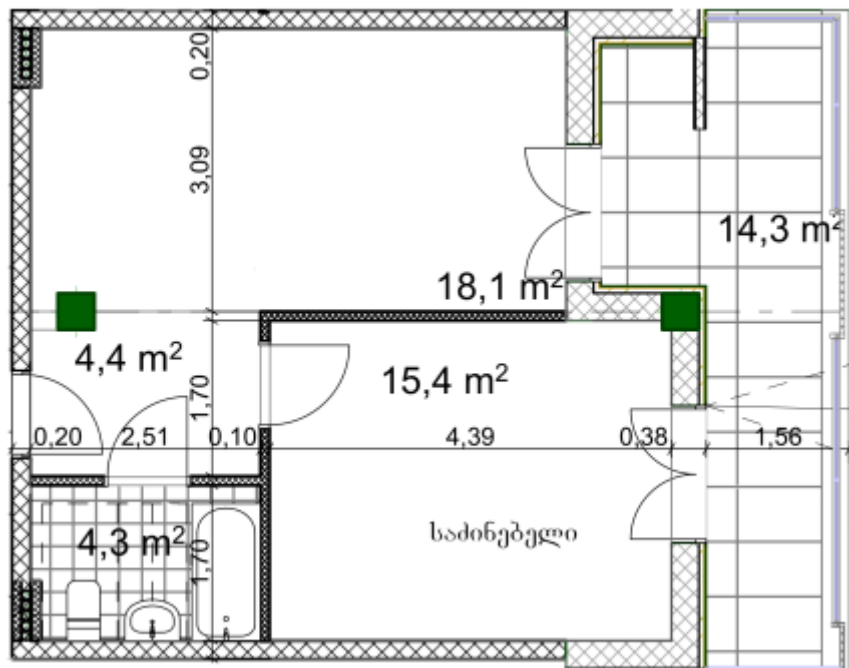

## Apartment # 2

**Total area: 57.2 m<sup>2</sup>**

**Internal area: 42.9 m<sup>2</sup>**

**Balcony: 14.3 m<sup>2</sup>**