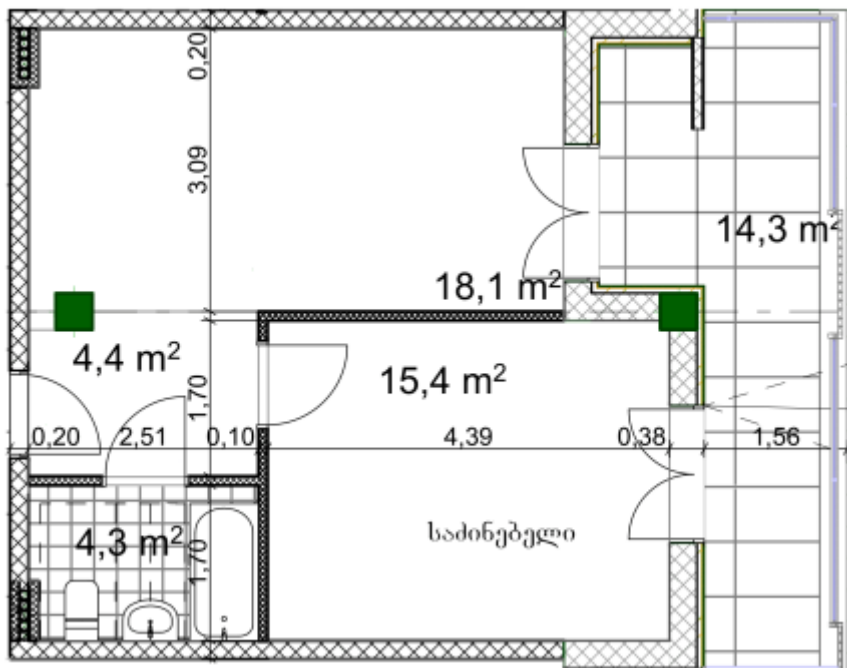

Apartment # 2

Total area: 57.2 m²

Internal area: 42.9 m²

Balcony: 14.3 m²